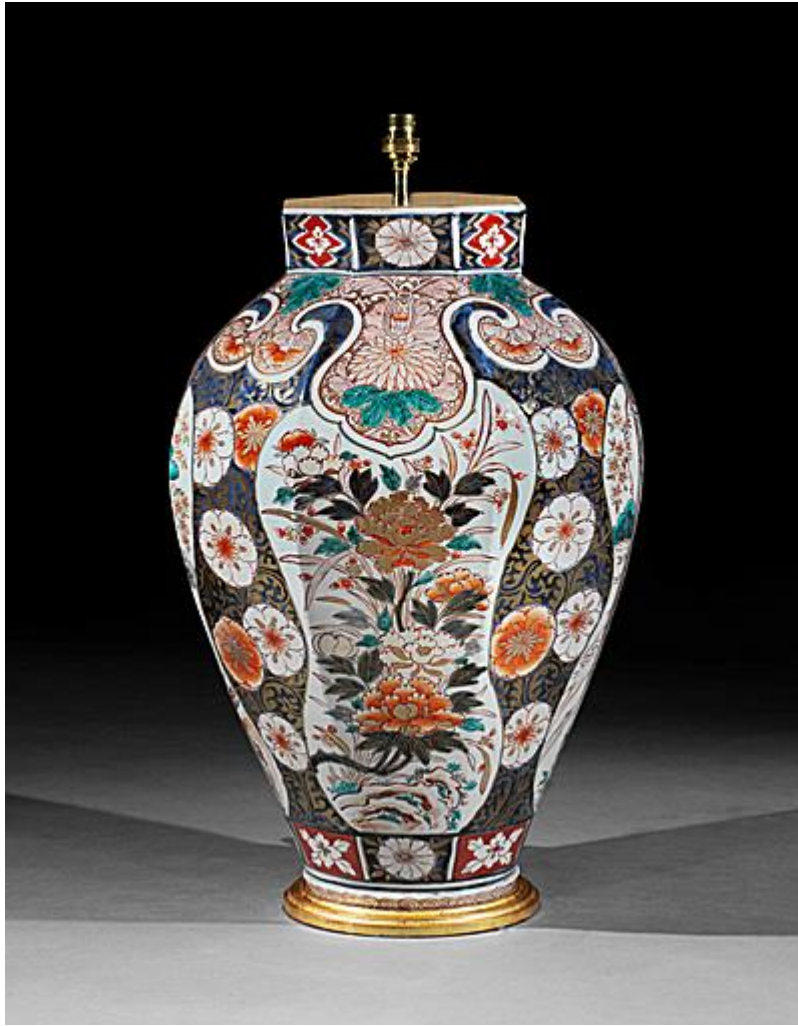

MACKINNON FINE FURNITURE

A MAGNIFICENT IMARI LAMP

Japan, 18th Century

A magnificent large scale 18th century Imari vase of impressive proportions. The octagonal shaped vase wonderfully decorated throughout in the Imari palette of predominantly blues and iron reds on a white ground, with gilded highlights. With shaped panels filled with exotic flowers and foliage - the intervening panels with stylised floral decoration, now mounted as a lamp with a hand gilded base.

Height of vase: 24 in (61 cm) including giltwood base, excluding electrical fitment and lampshade.

All of our lamps can be wired for use worldwide. A selection of card, linen or silk lampshades can be supplied on request.

Height: 2' 0" in (61 cm)
Width: 1' 3³/₄" in (40 cm)
Depth: 1' 3³/₄" in (40 cm)

Stock Number

S05.15

5 Ryder Street - St James's - London, SW1Y 6PY

Phone: +44(0)20 7839 5671 Mobile: +44(0)7725 332 665

Email: charlie@mackinnonfineart.com Web: mackinnonfineart.com